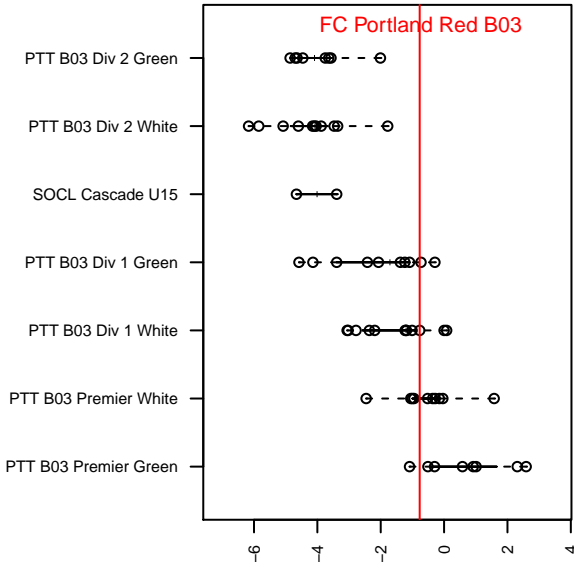

FC Portland Red B03

FC Portland
 Portland, OR
 B03 total strength=1213
 attack=4.51 defense=3.89
 fall league = PTT B03 Div 1 White
 spr league = Spr OYS B03 Div 2 Green

alt names used:
 FC PORTLAND B2003 RED (OR)
 FC Portland 03B RED
 FC Portland 03B RED
 FC Portland 03B RED

Venues played:
 2016 Oswego Nike Cup Silver U14
 2016 PTT B03 Division 1 White
 2016 OYS Presidents Cup B03
 2016 Spr OYS B03 Division 2 Green

FC Portland Red B03
 Dots are actual minus expected GF (blue circles) and GA (red triangles).
 Blue line is smoothed change in attack strength. Red is smoothed change in defense strength.

**attack and defense variance (black dot)
relative to other teams
and top 10 in region**

**attack and defense rating
relative to others at age
and all opponents in last 13 months**

Performance relative to 13 month average