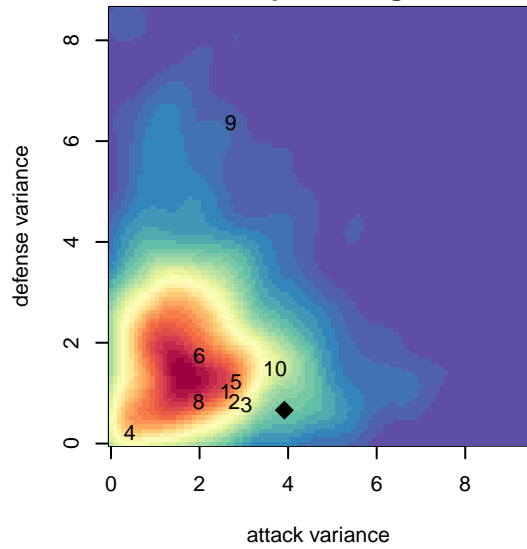

FC Portland Red B03

FC Portland
 Portland, OR
 B03 total strength=1213
 attack=4.51 defense=3.89
 fall league = PTT B03 Div 1 White
 spr league = Spr OYS B03 Div 2 Green

alt names used:
 FC PORTLAND B2003 RED (OR)
 FC Portland 03B RED
 FC Portland 03B RED
 FC Portland 03B RED

Venues played:
 2016 Oswego Nike Cup Silver U14
 2016 PTT B03 Division 1 White
 2016 OYS Presidents Cup B03
 2016 Spr OYS B03 Division 2 Green

FC Portland Red B03
 Dots are actual minus expected GF (blue circles) and GA (red triangles).
 Blue line is smoothed change in attack strength. Red is smoothed change in defense strength.

**attack and defense variance (black dot)
relative to other teams
and top 10 in region**

**attack and defense rating
relative to others at age
and all opponents in last 13 months**

Performance relative to 13 month average