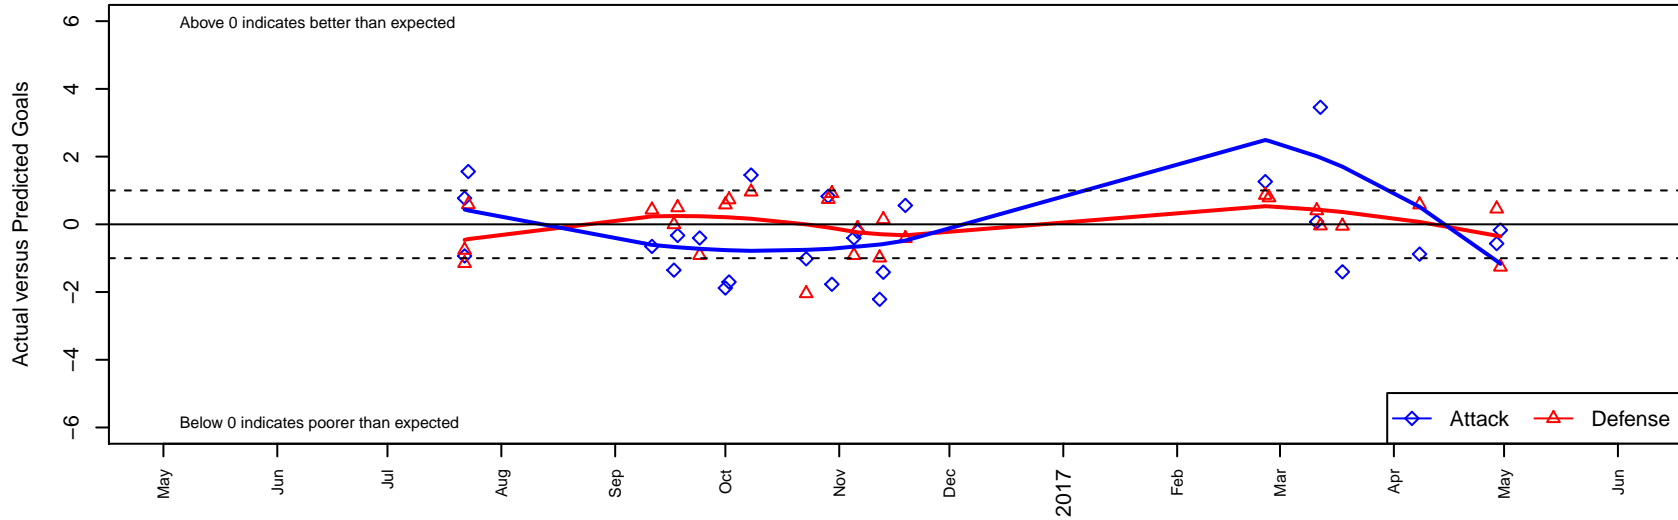

FC Portland Red B03

FC Portland
 Portland, OR
 B03 total strength=1213
 attack=4.51 defense=3.89
 fall league = PTT B03 Div 1 White
 spr league = Spr OYS B03 Div 2 Green

alt names used:
 FC PORTLAND B2003 RED (OR)
 FC Portland 03B RED
 FC Portland 03B RED
 FC Portland 03B RED

Venues played:
 2016 Oswego Nike Cup Silver U14
 2016 PTT B03 Division 1 White
 2016 OYS Presidents Cup B03
 2016 Spr OYS B03 Division 2 Green

FC Portland Red B03
 Dots are actual minus expected GF (blue circles) and GA (red triangles).
 Blue line is smoothed change in attack strength. Red is smoothed change in defense strength.

**attack and defense variance (black dot)
relative to other teams
and top 10 in region**

**attack and defense rating
relative to others at age
and all opponents in last 13 months**

Performance relative to 13 month average